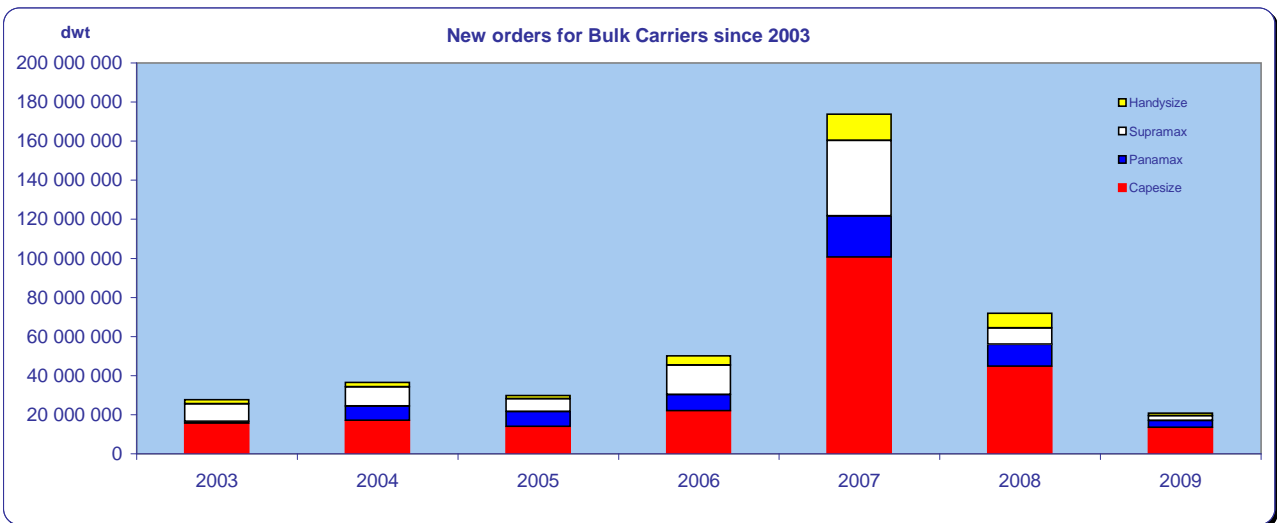

IUMI 2010 ZURICH - Cargo Fact Sheet as prepared
by the IUMI Facts & figures Committee
Figures are at August 2010

Information Sources

The source of information for this fact sheet come from ISL, BRS, World Bank, IMF, WTO