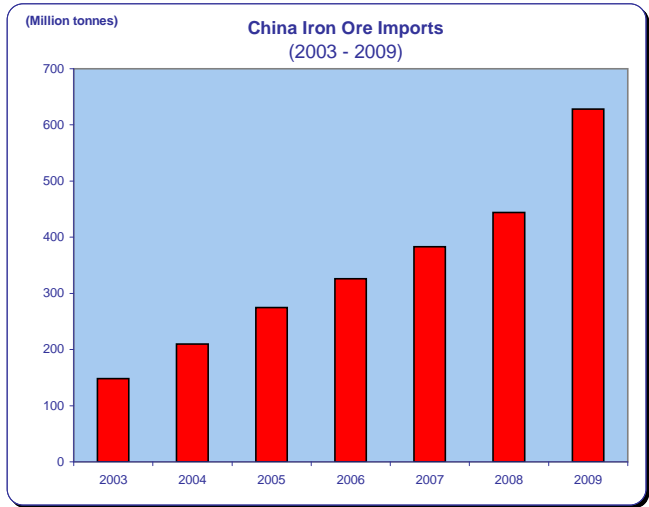

IUMI 2010 ZURICH - Cargo Fact Sheet as prepared
by the IUMI Facts & figures Committee
Figures are at August 2010

Information Sources

The source of information for this fact sheet come from ISL, BRS, World Bank, IMF, WTO