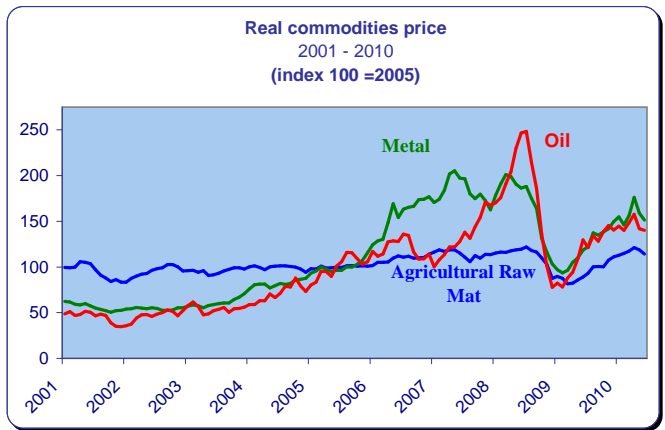

IUMI 2010 ZURICH - Cargo Fact Sheet as prepared
by the IUMI Facts & figures Committee
Figures are at August 2010

Information Sources

The source of information for this fact sheet come from ISL, BRS, World Bank, IMF, WTO