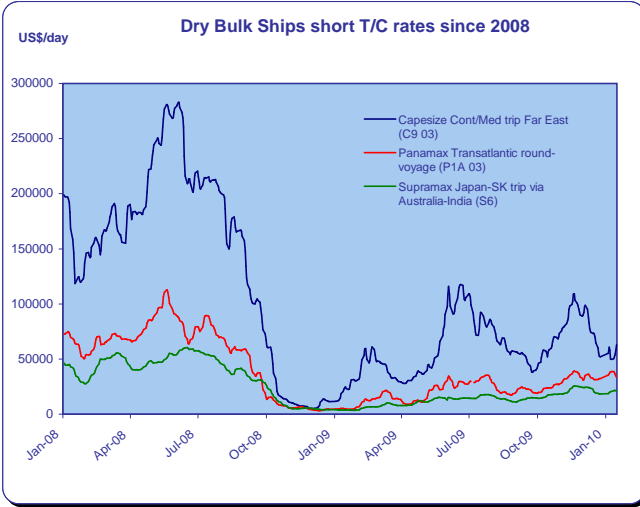

IUMI 2010 ZURICH - Cargo Fact Sheet as prepared
by the IUMI Facts & figures Committee
Figures are at August 2010

Information Sources

The source of information for this fact sheet come from ISL, BRS, World Bank, IMF, WTO