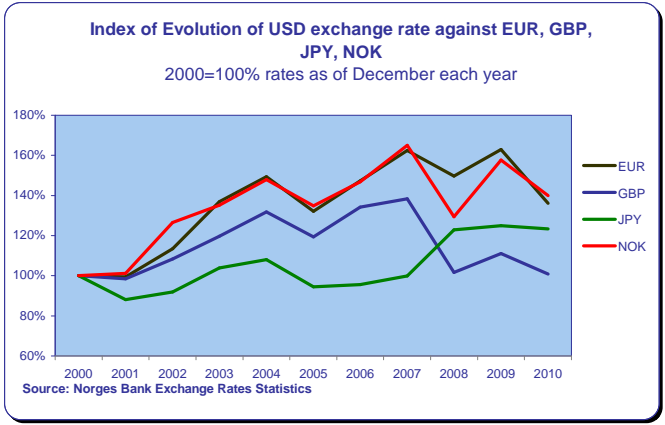

IUMI 2010 ZURICH - Cargo Fact Sheet as prepared
by the IUMI Facts & figures Committee
Figures are at August 2010

Information Sources

The source of information for this fact sheet come from ISL, BRS, World Bank, IMF, WTO