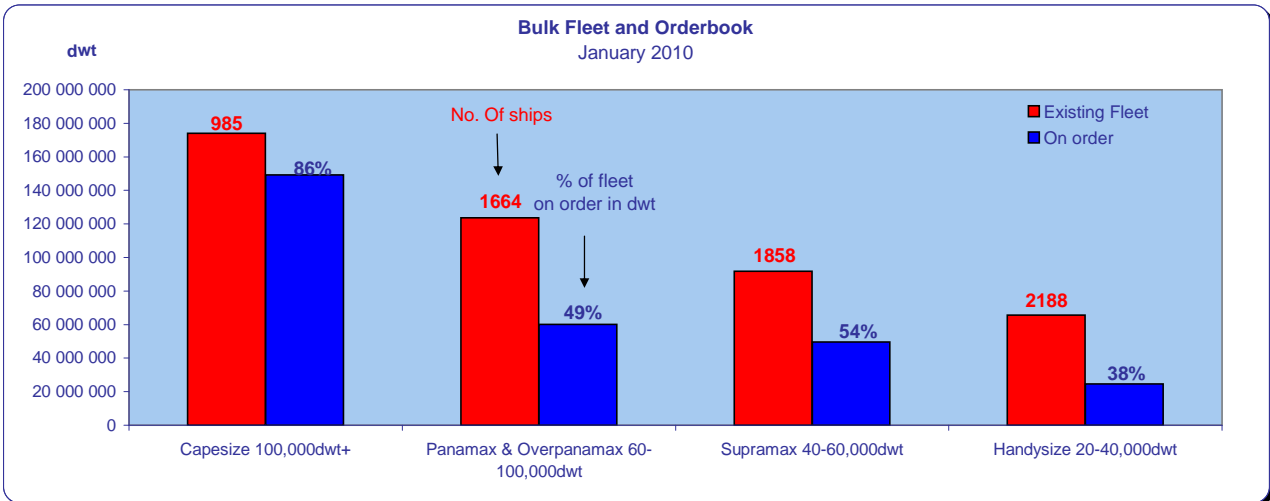

IUMI 2010 ZURICH - Cargo Fact Sheet as prepared
by the IUMI Facts & figures Committee
Figures are at August 2010

Information Sources

The source of information for this fact sheet come from ISL, BRS, World Bank, IMF, WTO